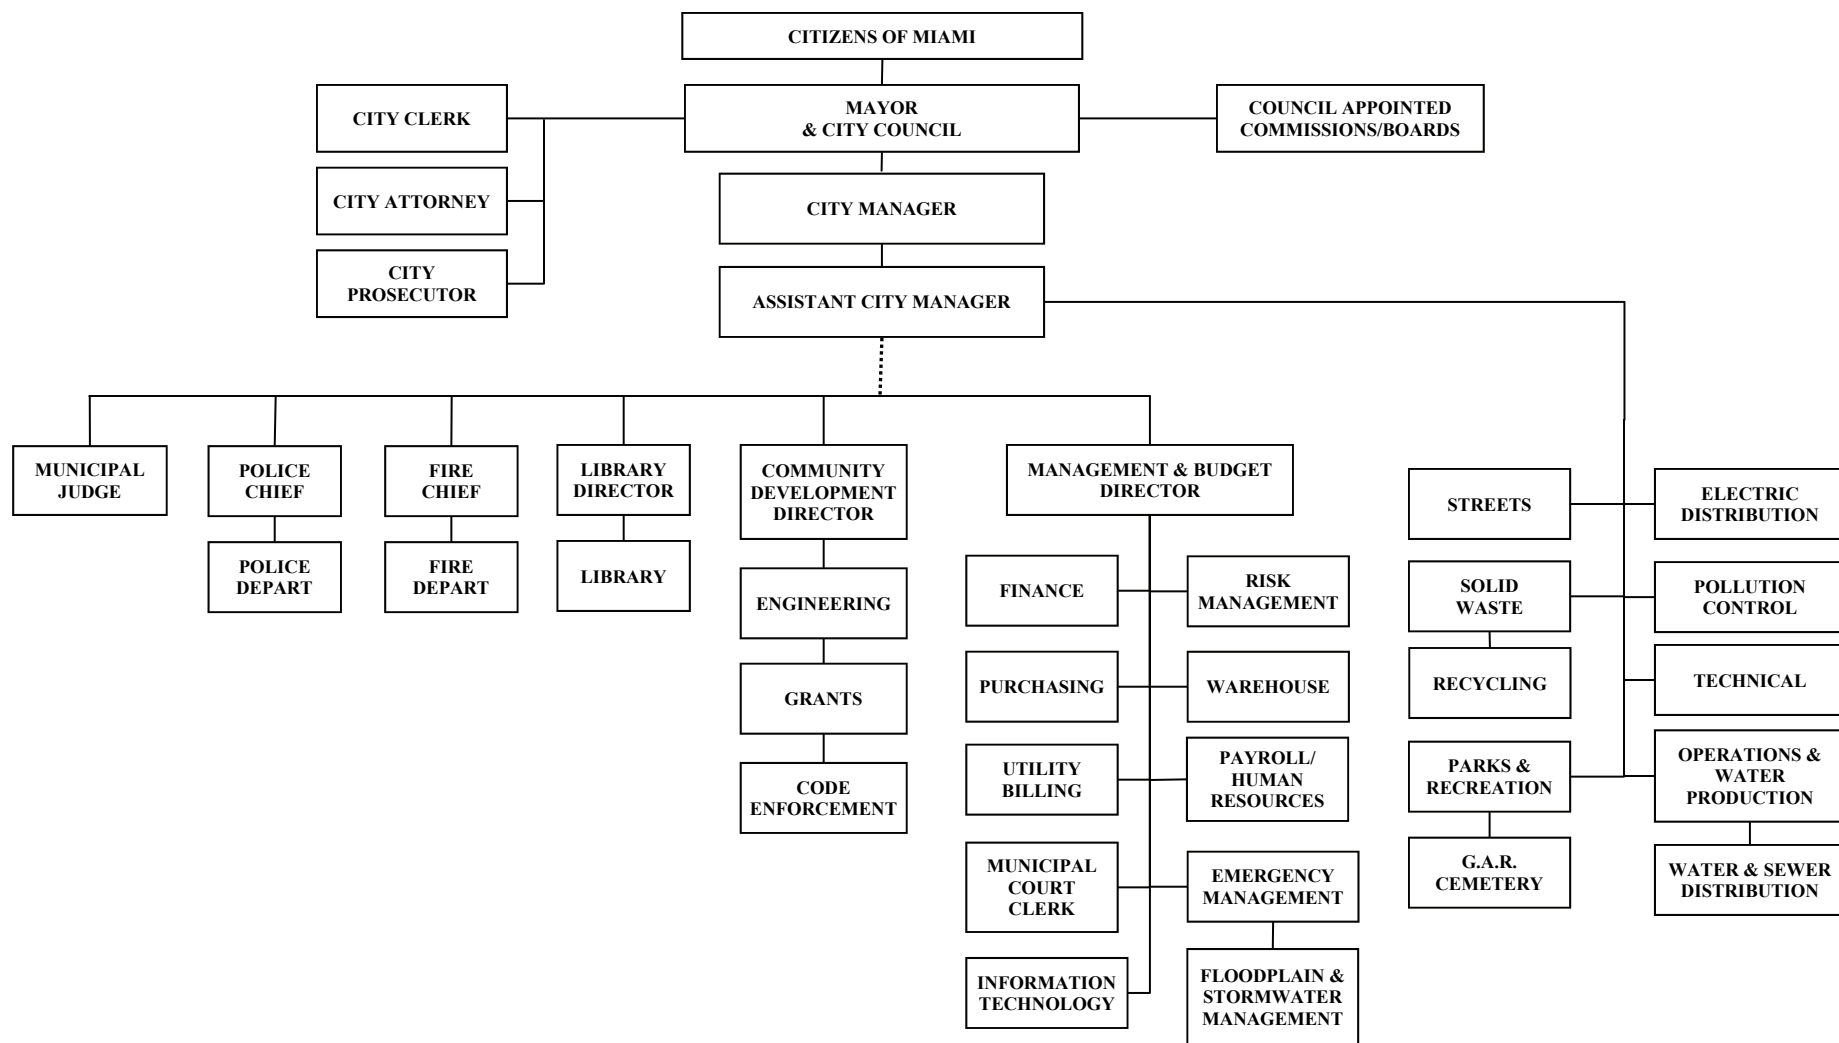

City of Miami Organization Chart

Effective June 23, 2009

— Direct Line of Authority
 Indirect Line of Authority