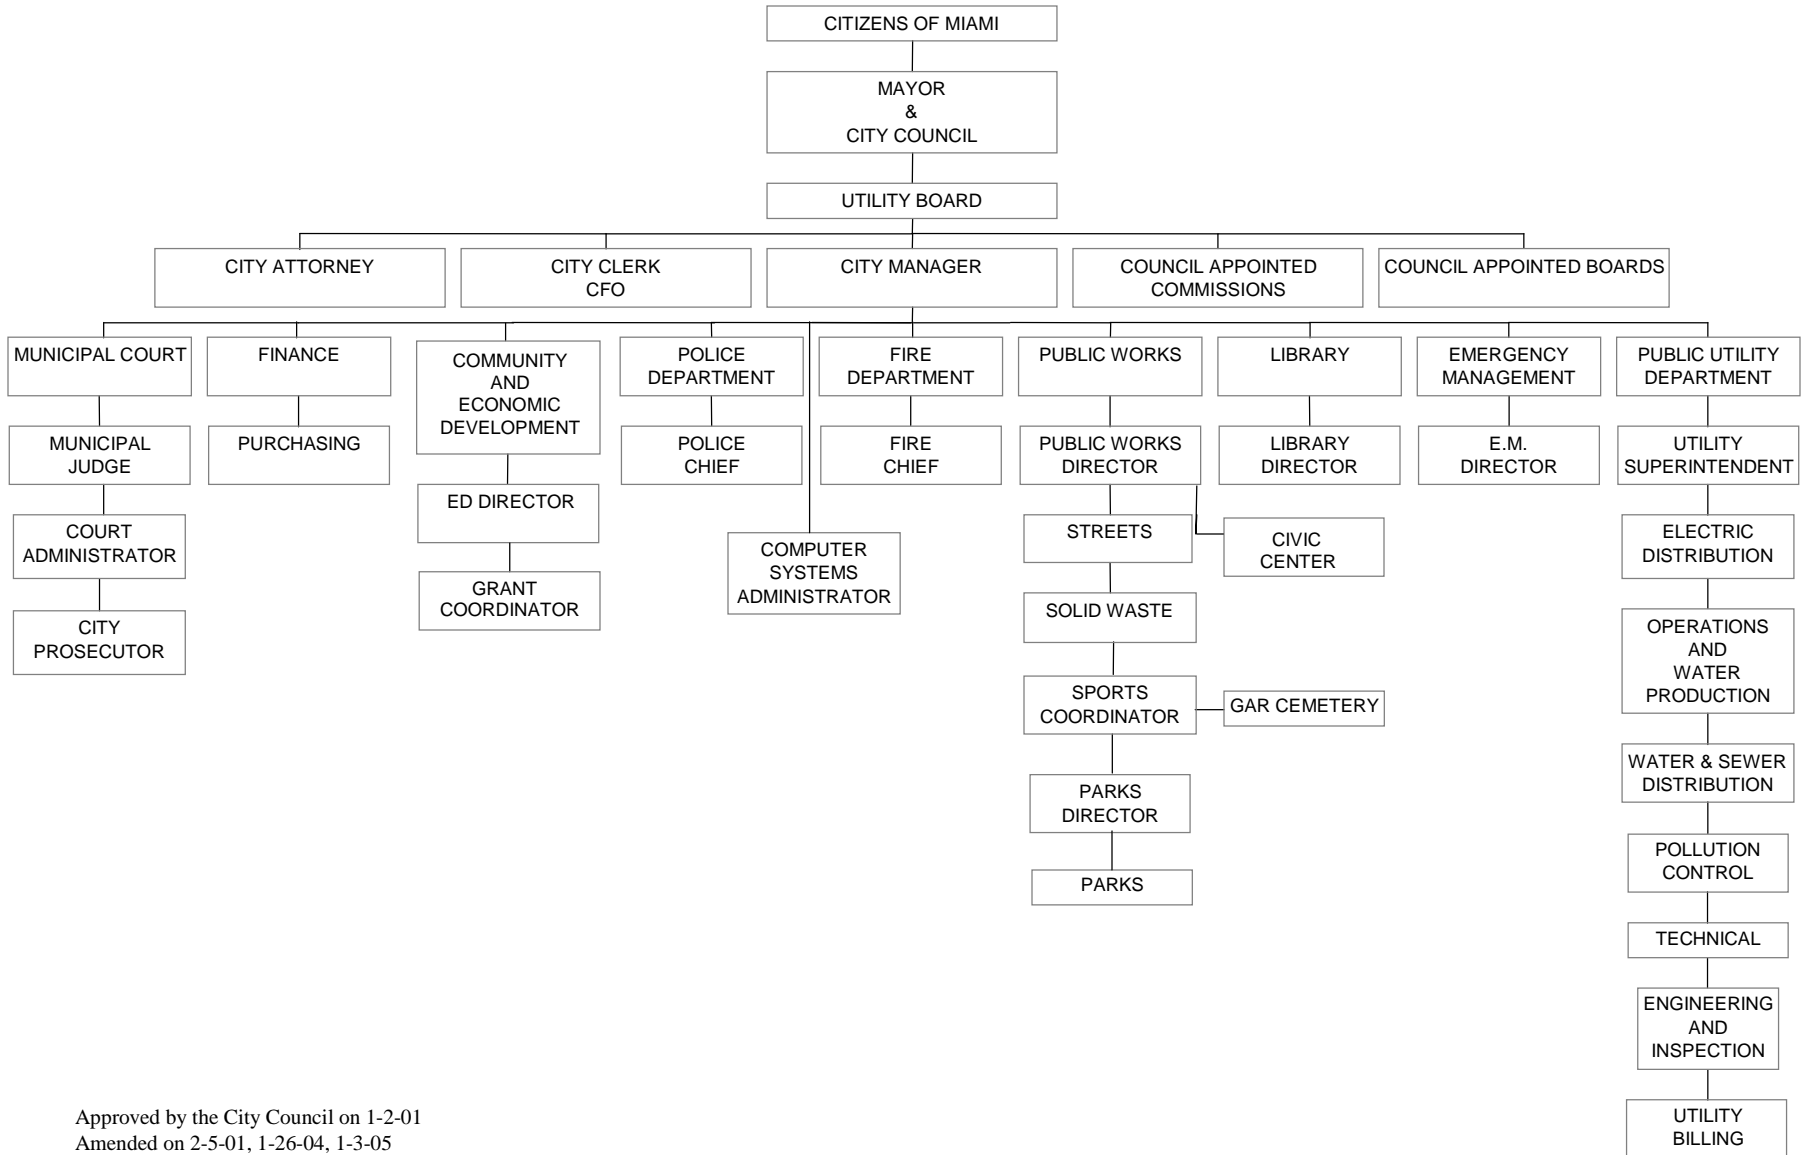

The City of Miami Organizational Chart
Effective January 3, 2005

Approved by the City Council on 1-2-01
Amended on 2-5-01, 1-26-04, 1-3-05