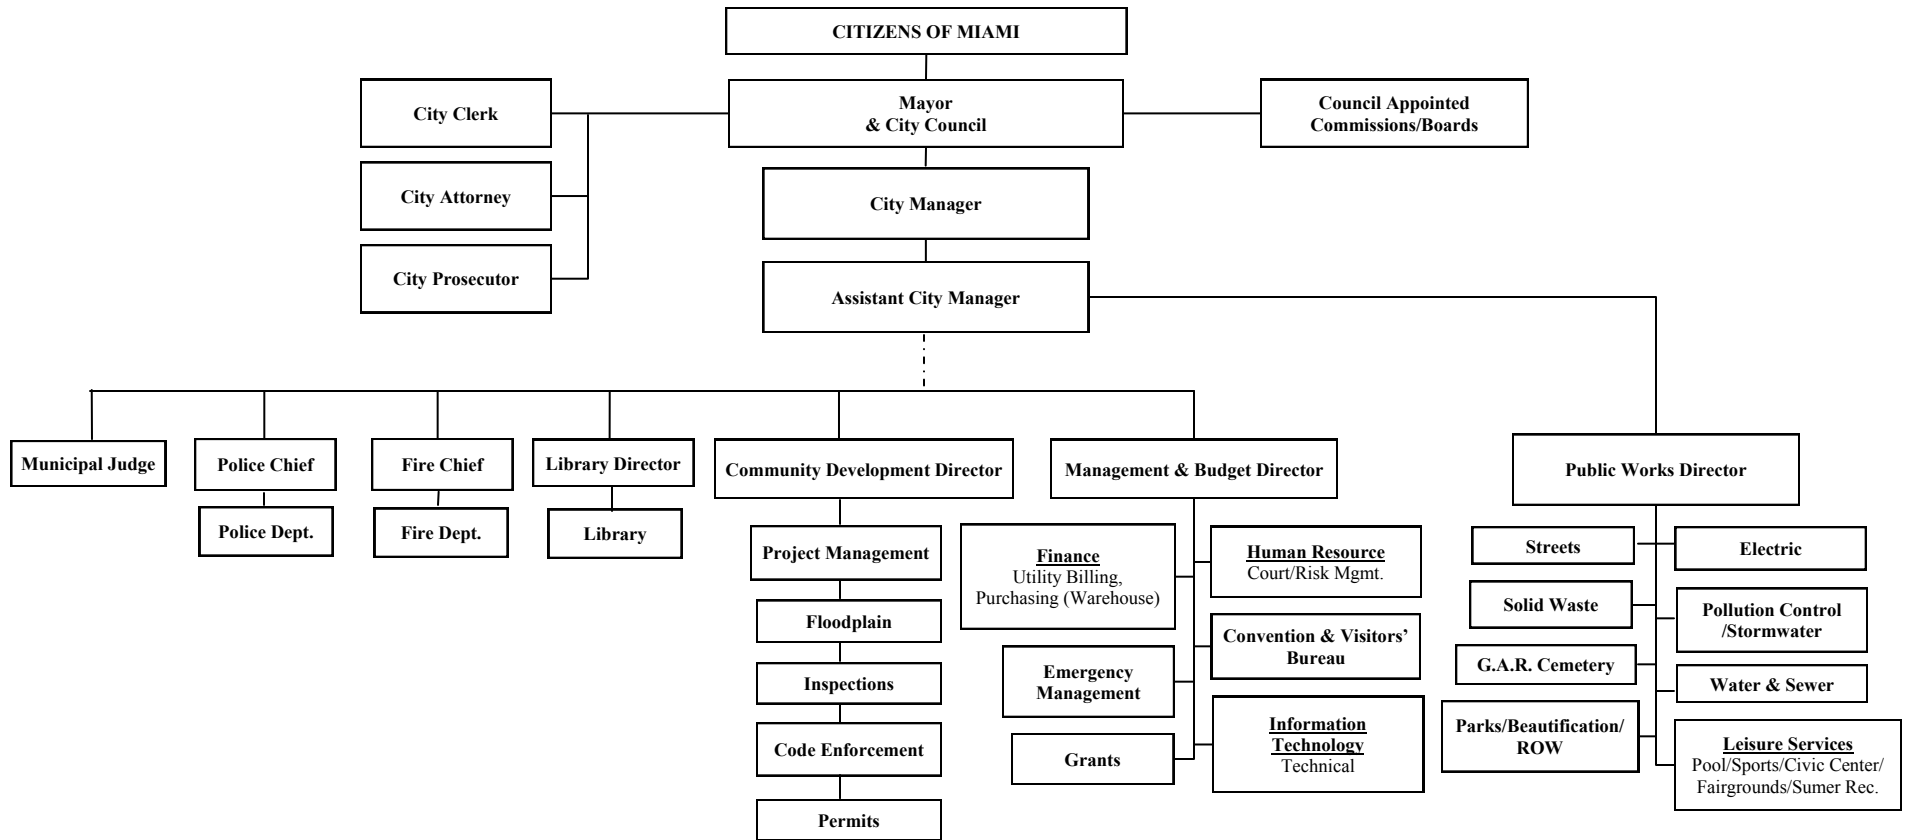

City of Miami Organization Chart

Effective April 6, 2010

— Direct Line of Authority
 Indirect Line of Authority